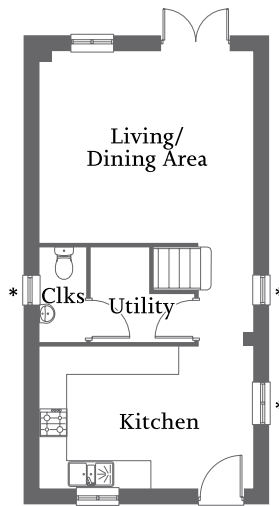

ALLISON
HOMES

Front aspect kitchen

Living/dining area with French
doors to rear

En suite and fitted wardrobe
to bedroom 1

Two further bedrooms and
family bathroom

Parking spaces

Built with you in mind

THE BENINGTON

3 bedroom home

ALLISON
HOMES

* Windows to specific plots only

GROUND FLOOR

* Windows to specific plots only

FIRST FLOOR

Ground Floor

Living/ Dining Area	4.58m x 4.11m	15'0" x 13'6"
Kitchen	4.58m x 3.04m	15'0" x 10'0"
Utility	2.03m x 1.24m	6'8" x 4'1"

First Floor

Bedroom 1	3.32m x 2.77m	10'1" x 9'1"
En suite	2.42m x 1.70m	7'11" x 5'7"
Bedroom 2	3.16m x 2.43m	10'4" x 8'0"
Bedroom 3	3.16m x 2.03m	10'4" x 6'8"
Bathroom	2.68m x 1.68m	8'10" x 5'6"

CONSUMER
CODE FOR
HOME BUILDERS