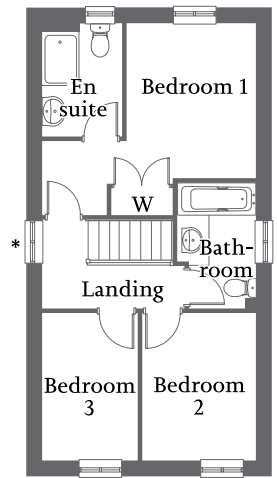

ALLISON
HOMES

Front aspect kitchen

Living/dining area with French
doors to rear

En suite and fitted wardrobe
to bedroom 1

Two further bedrooms and
family bathroom

Parking spaces

Built with you in mind

THE BENINGTON

3 bedroom home

ALLISON
HOMES

* Windows to specific plots only

GROUND FLOOR

* Windows to specific plots only

FIRST FLOOR

Ground Floor

Living/ Dining Area	4.58m x 4.11m	15'0" x 13'6"
Kitchen	4.58m x 3.04m	15'0" x 10'0"
Utility	2.03m x 1.24m	6'8" x 4'1"

First Floor

Bedroom 1	3.32m x 2.77m	10'1" x 9'1"
En suite	2.42m x 1.70m	7'11" x 5'7"
Bedroom 2	3.16m x 2.43m	10'4" x 8'0"
Bedroom 3	3.16m x 2.03m	10'4" x 6'8"
Bathroom	2.68m x 1.68m	8'10" x 5'6"

CONSUMER
CODE FOR
HOME BUILDERS

www.consumercode.co.uk

Please note: Computer generated images and floorplans show a typical house type. Details may vary from plot to plot. All measurements shown are approximate maximum room dimensions and are + or - 50mm. They are not intended to be used for carpet sizes, appliance sizes or items of furniture. Floorplans depict a typical layout of this type. Please refer to the development brochure for confirmation of the plot numbers for this particular house type. Depending on plot number, the floor plans for this house type may be opposite to those shown above. Windows and other elevational treatments are subject to change and may differ at each development, please confirm details with your Sales Executive. For further information on the specific materials for your chosen property, exact plot specification, details of external and internal finishes, dimensions, floorplans and full site-specific details, please speak with your Sales Executive. Landscaping shown is for illustration purposes only. Levels and building heights are subject to change. Every care has been taken to ensure the accuracy of these particulars, but the contents shall not form part of any contract and the vendors reserve the right to alter the specification and/or design without notice.